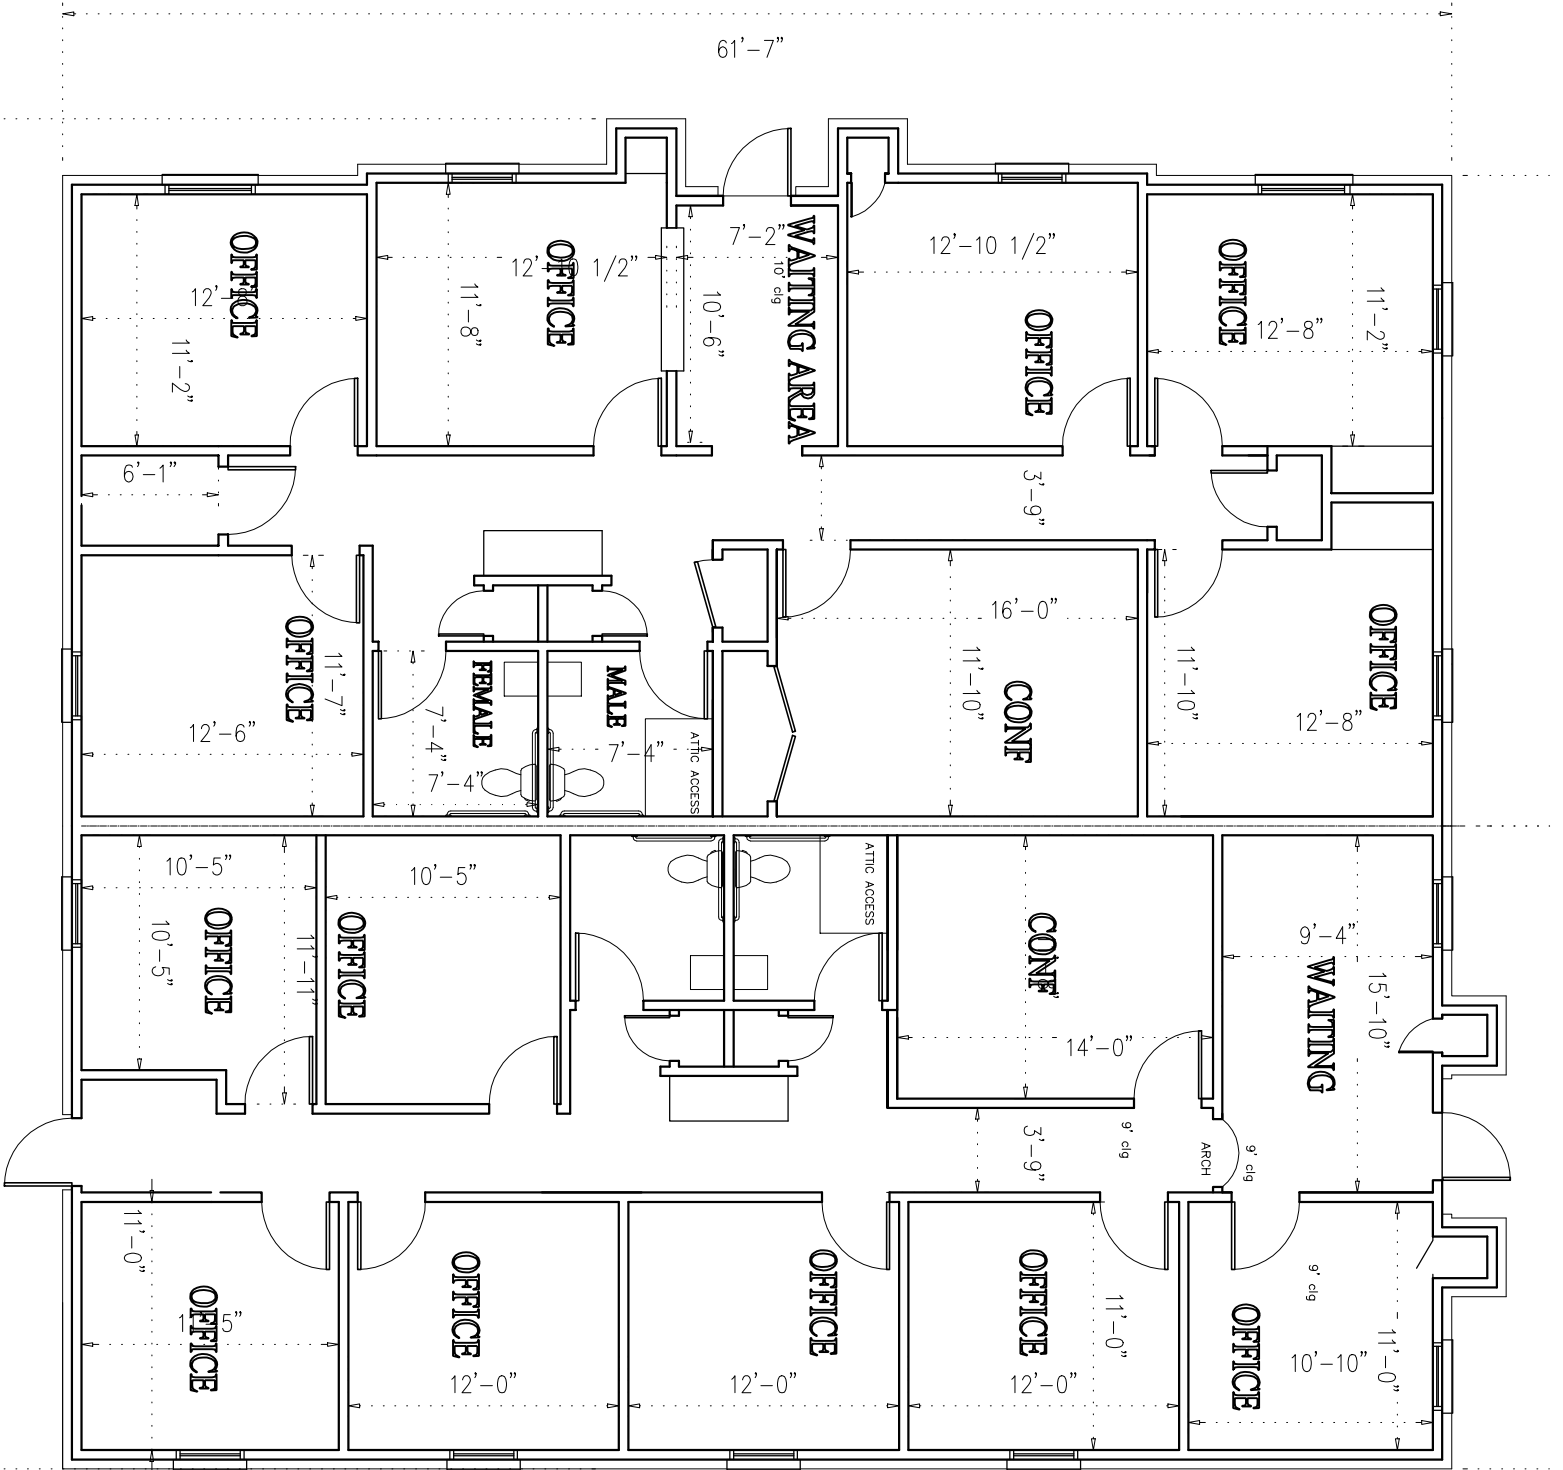

61'-7"

QUAIL SPRINGS OFFICE PARK  
13901 TECHNOLOGY DRIVE